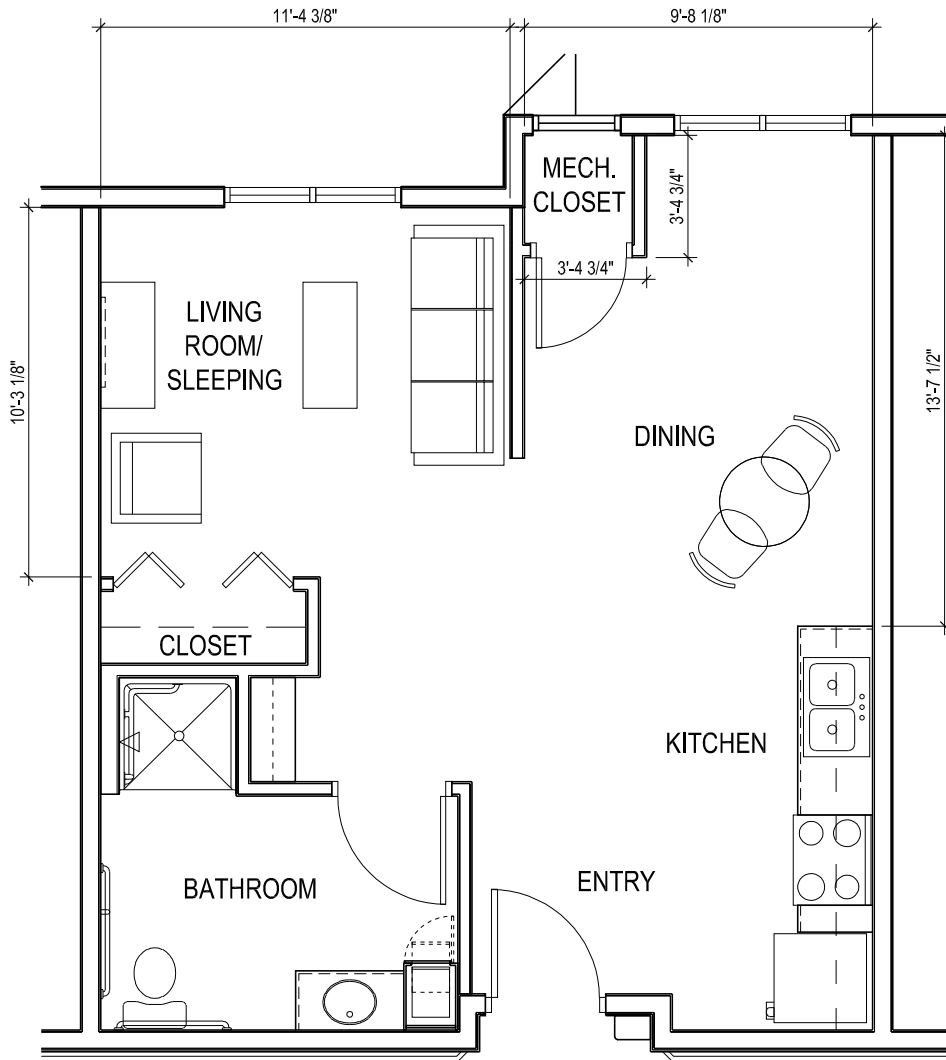

"THE DUTCH" - 603 SF

"THE DUTCH S" - 592 SF

"THE DUTCH" - 603 SF

STUDIO "THE EMERALD" - 503 SF

"THE FOREST" - 1 006 SF

"THE HALSTEAD" - 922 SF

"THE HARRISON" 708 SF

"THE JENNINGS" - 768 SF

"THE LANGDON" - 746 SF

"THE MINNETONKA" - 1,022 SF

"THE SAUNDERS" - 729 SF

"THE SETON" - 979 SF