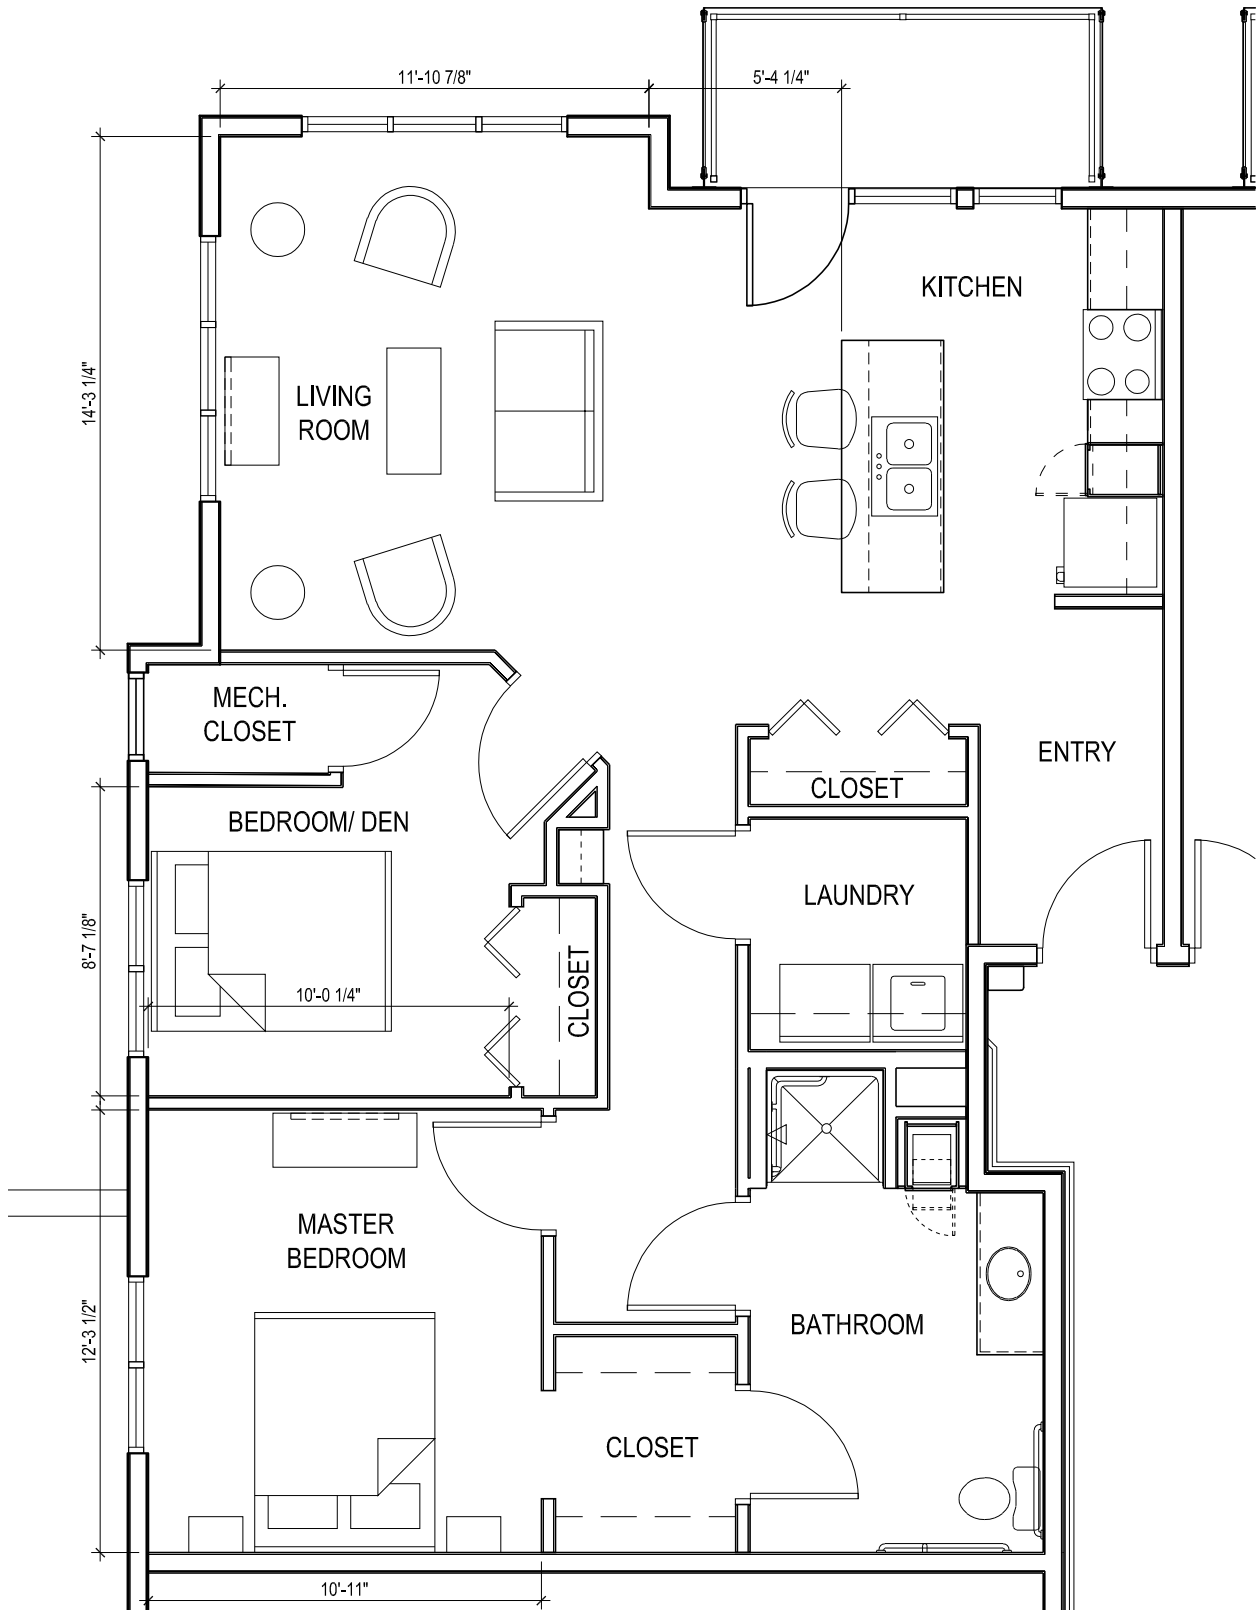

"THE DUTCH" - 603 SF

"THE DUTCH S" - 592 SF

"THE DUTCH" - 603 SF

STUDIO "THE EMERALD" - 503 SF

"THE FOREST" - 1 006 SF

"THE HALSTEAD" - 922 SF

"THE HARRISON" 708 SF

"THE JENNINGS" - 768 SF

"THE LANGDON" - 746 SF

"THE MINNETONKA" - 1,022 SF

"THE SAUNDERS" - 729 SF

"THE SETON" - 979 SF