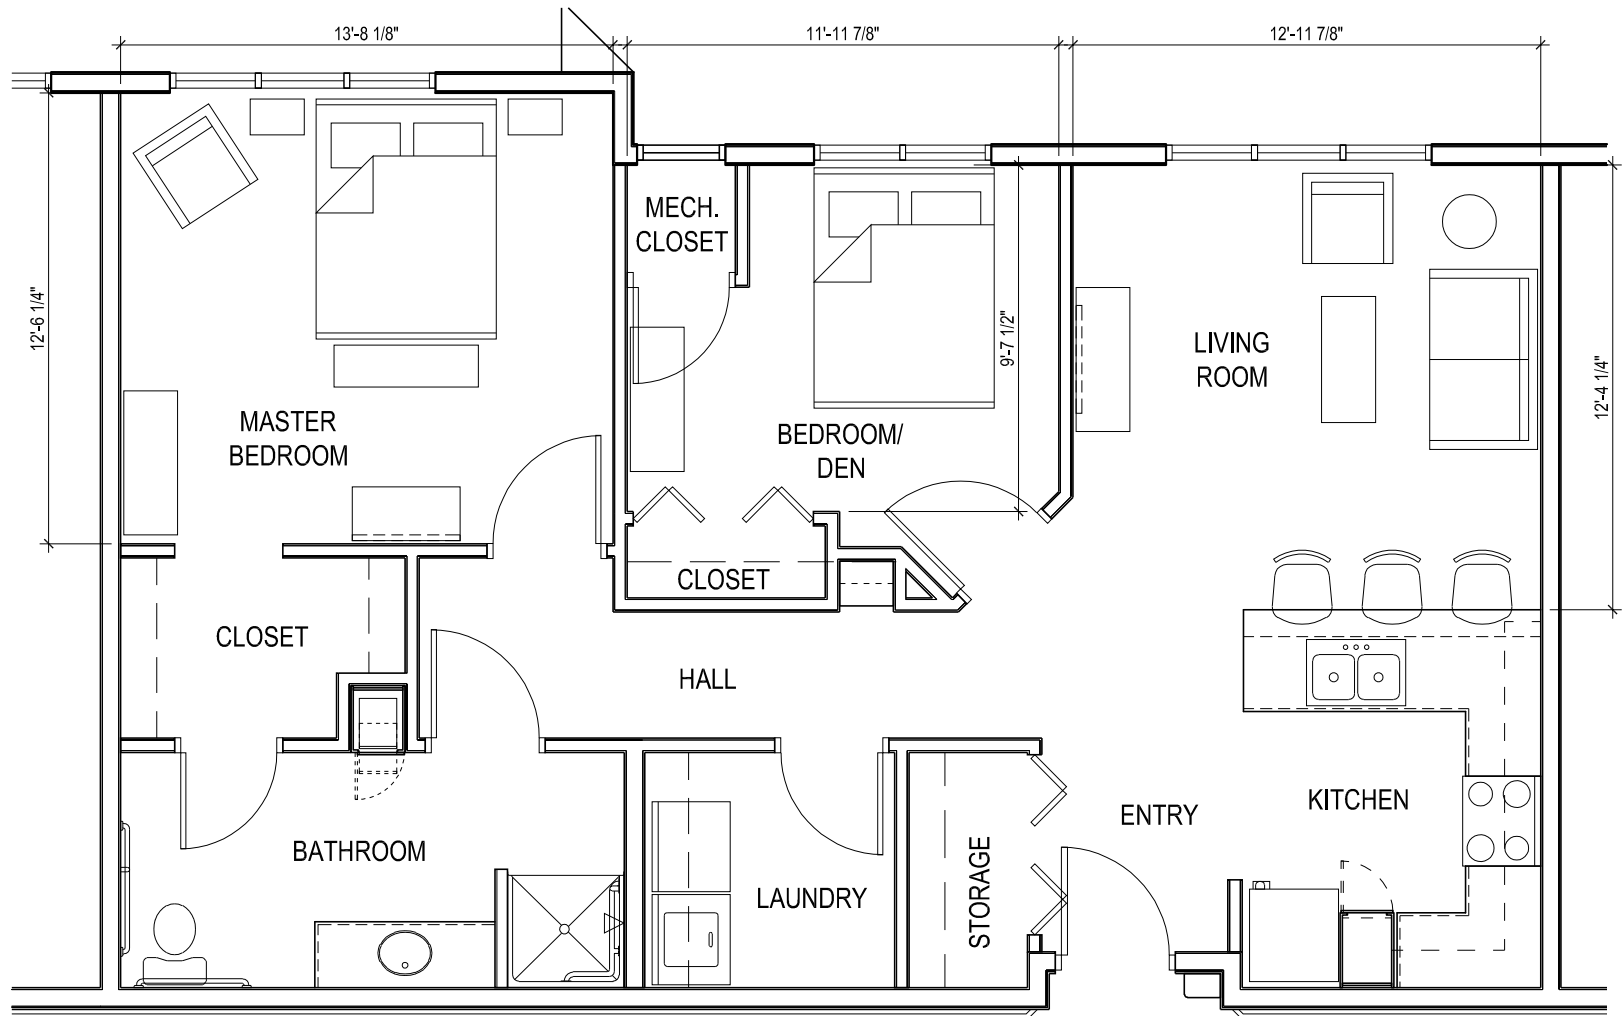

"THE DUTCH" - 603 SF

"THE DUTCH S" - 592 SF

"THE DUTCH" - 603 SF

STUDIO "THE EMERALD" - 503 SF

"THE FOREST" - 1 006 SF

"THE HALSTEAD" - 922 SF

"THE HARRISON" 708 SF

"THE JENNINGS" - 768 SF

"THE LANGDON" - 746 SF

"THE MINNETONKA" - 1,022 SF

"THE SAUNDERS" - 729 SF

"THE SETON" - 979 SF