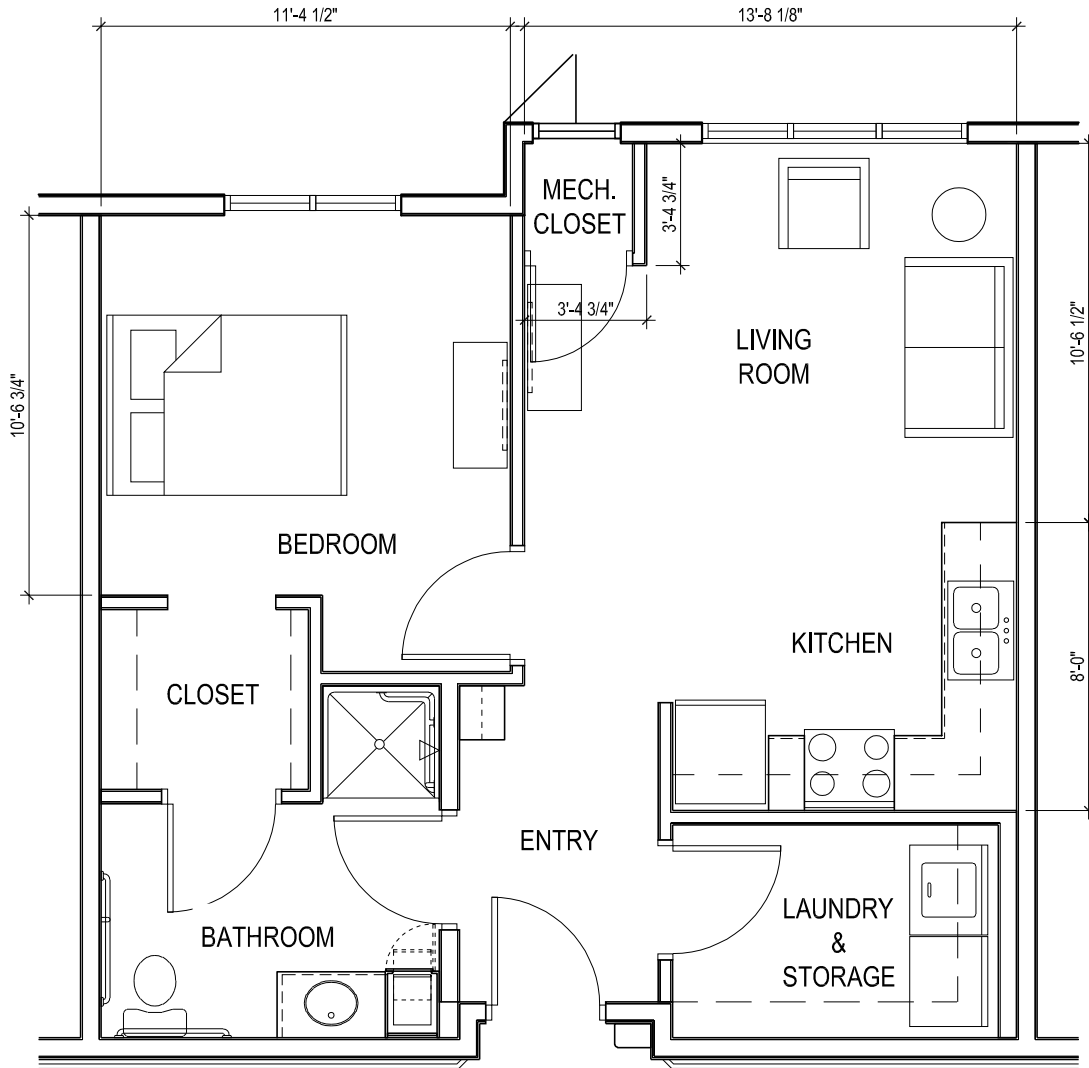

"THE DUTCH" - 603 SF

"THE DUTCH S" - 592 SF

"THE DUTCH" - 603 SF

STUDIO "THE EMERALD" - 503 SF

"THE FOREST" - 1 006 SF

"THE HALSTEAD" - 922 SF

"THE HARRISON" 708 SF

"THE JENNINGS" - 768 SF

"THE LANGDON" - 746 SF

"THE MINNETONKA" - 1,022 SF

"THE SAUNDERS" - 729 SF

"THE SETON" - 979 SF