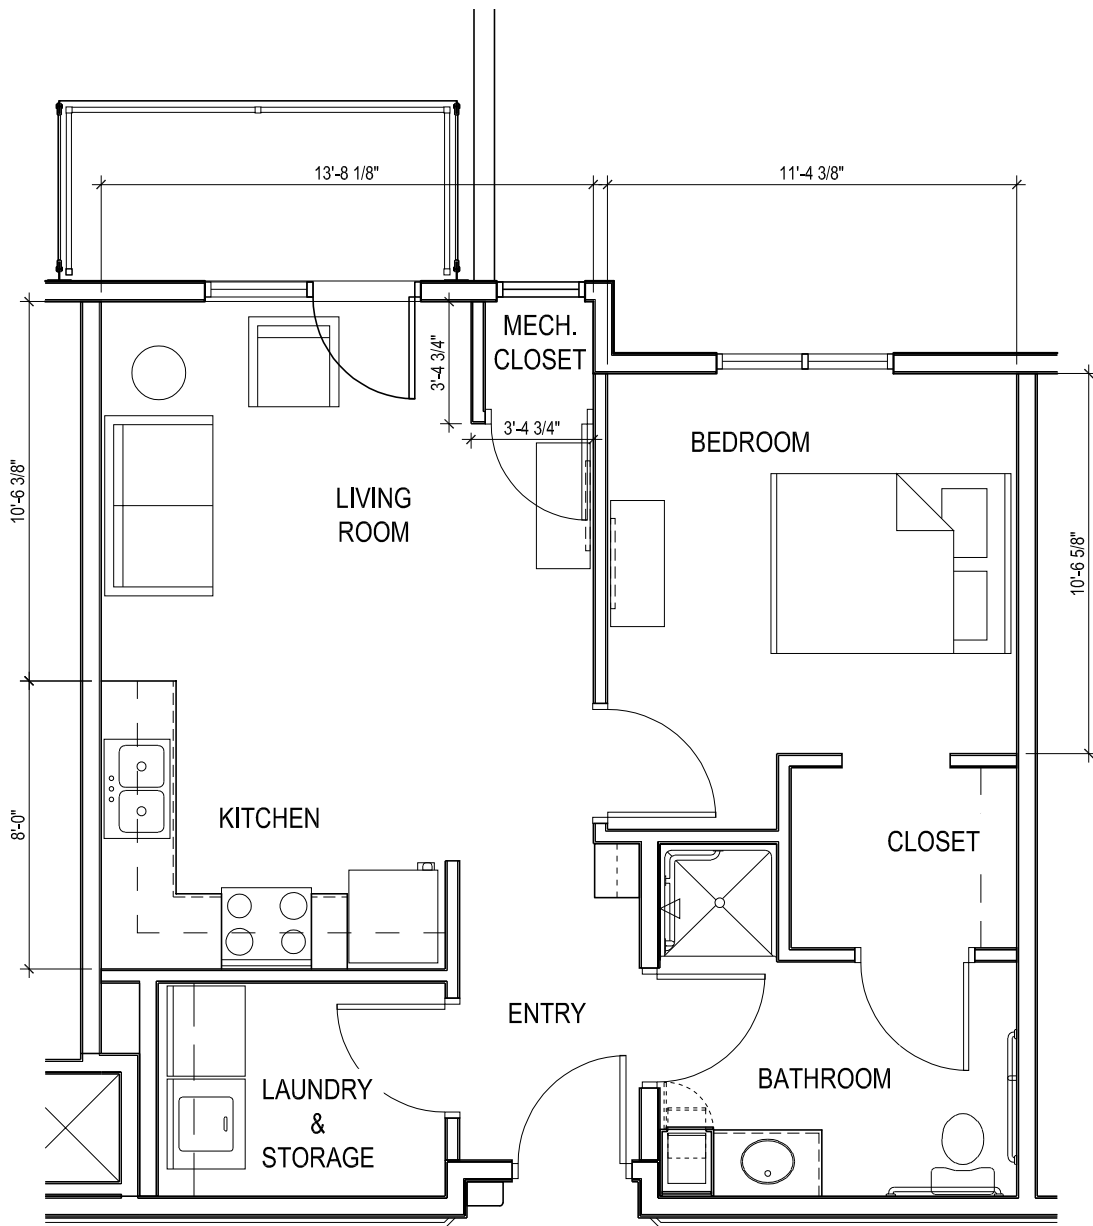

"THE DUTCH" - 603 SF

"THE DUTCH S" - 592 SF

"THE DUTCH" - 603 SF

STUDIO "THE EMERALD" - 503 SF

"THE FOREST" - 1 006 SF

"THE HALSTEAD" - 922 SF

"THE HARRISON" 708 SF

"THE JENNINGS" - 768 SF

"THE LANGDON" - 746 SF

"THE MINNETONKA" - 1,022 SF

"THE SAUNDERS" - 729 SF

"THE SETON" - 979 SF