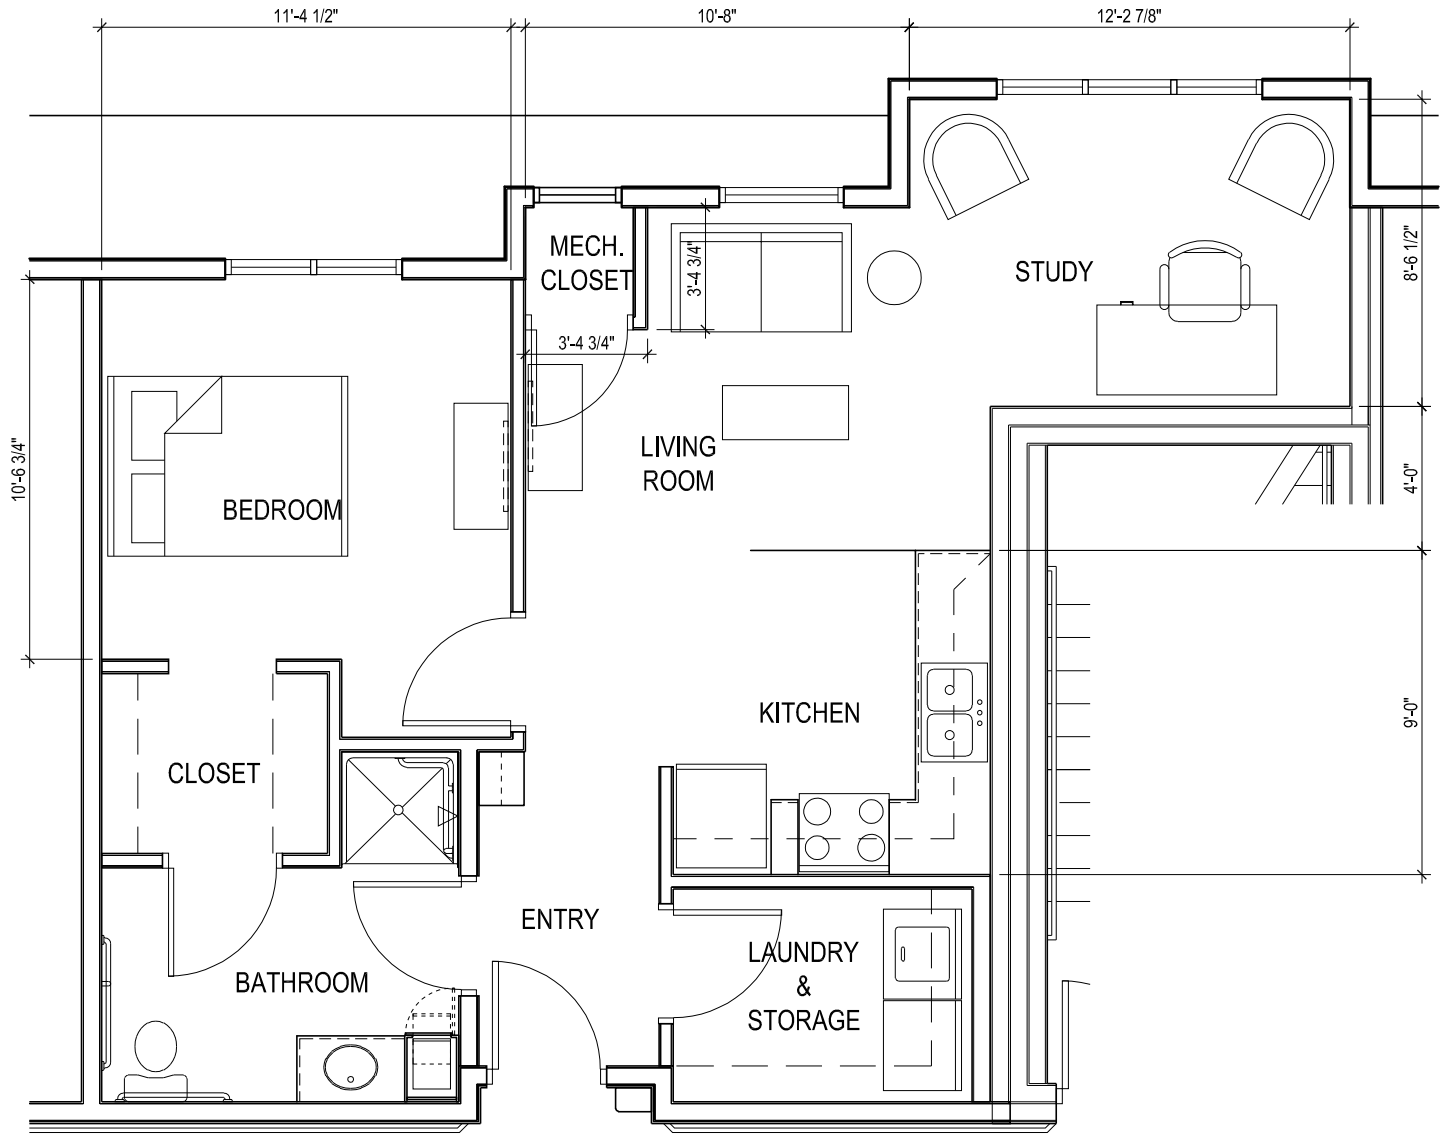

"THE DUTCH" - 603 SF

"THE DUTCH S" - 592 SF

"THE DUTCH" - 603 SF

STUDIO "THE EMERALD" - 503 SF

"THE FOREST" - 1 006 SF

"THE HALSTEAD" - 922 SF

"THE HARRISON" 708 SF

"THE JENNINGS" - 768 SF

"THE LANGDON" - 746 SF

"THE MINNETONKA" - 1,022 SF

"THE SAUNDERS" - 729 SF

"THE SETON" - 979 SF