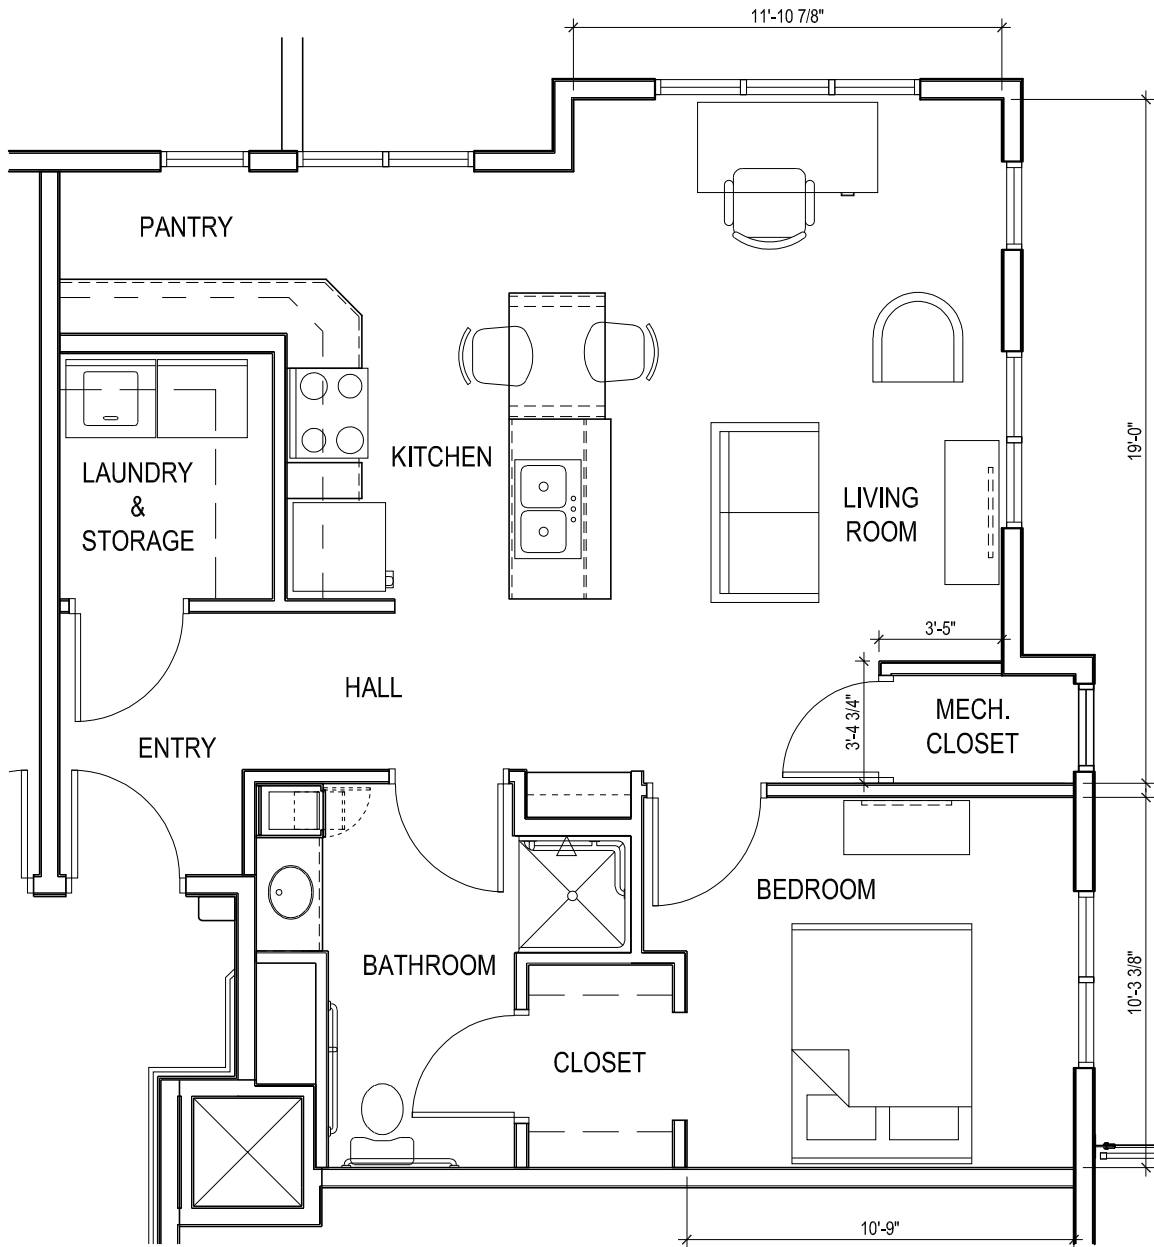

"THE DUTCH" - 603 SF

"THE DUTCH S" - 592 SF

"THE DUTCH" - 603 SF

STUDIO "THE EMERALD" - 503 SF

"THE FOREST" - 1 006 SF

"THE HALSTEAD" - 922 SF

"THE HARRISON" 708 SF

"THE JENNINGS" - 768 SF

"THE LANGDON" - 746 SF

"THE MINNETONKA" - 1,022 SF

"THE SAUNDERS" - 729 SF

"THE SETON" - 979 SF