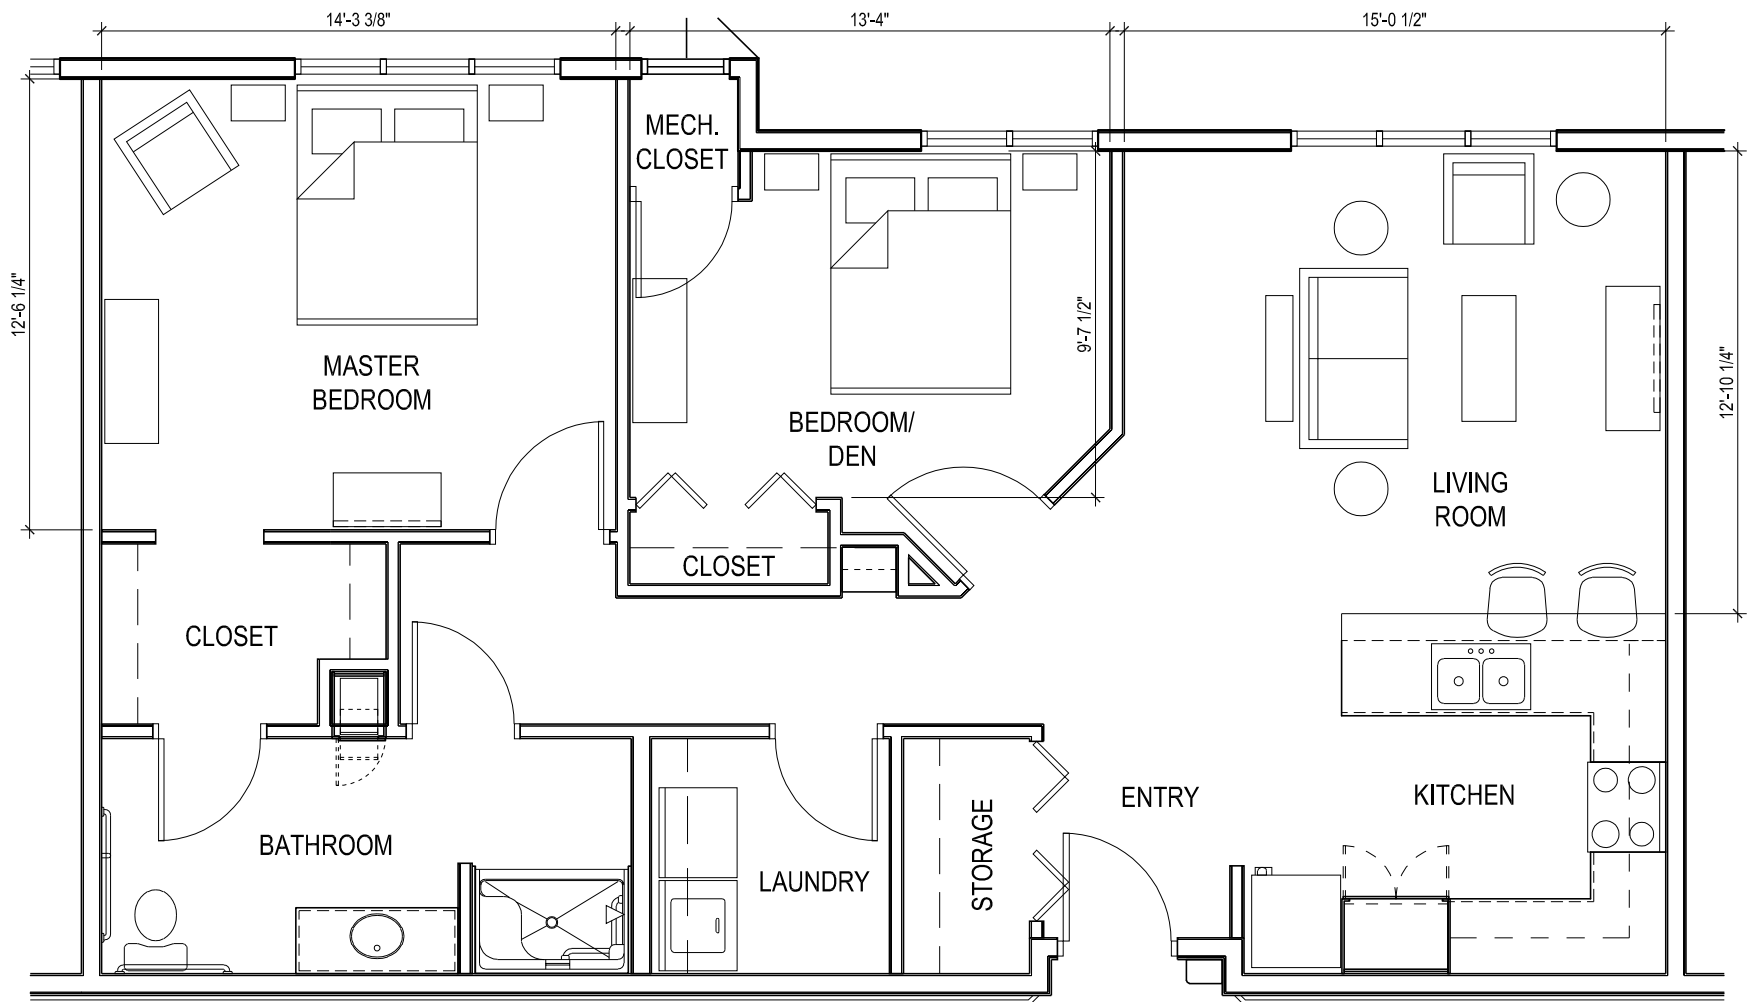

"THE DUTCH" - 603 SF

"THE DUTCH S" - 592 SF

"THE DUTCH" - 603 SF

STUDIO "THE EMERALD" - 503 SF

"THE FOREST" - 1 006 SF

"THE HALSTEAD" - 922 SF

"THE HARRISON" 708 SF

"THE JENNINGS" - 768 SF

"THE LANGDON" - 746 SF

"THE MINNETONKA" - 1,022 SF

"THE SAUNDERS" - 729 SF

"THE SETON" - 979 SF