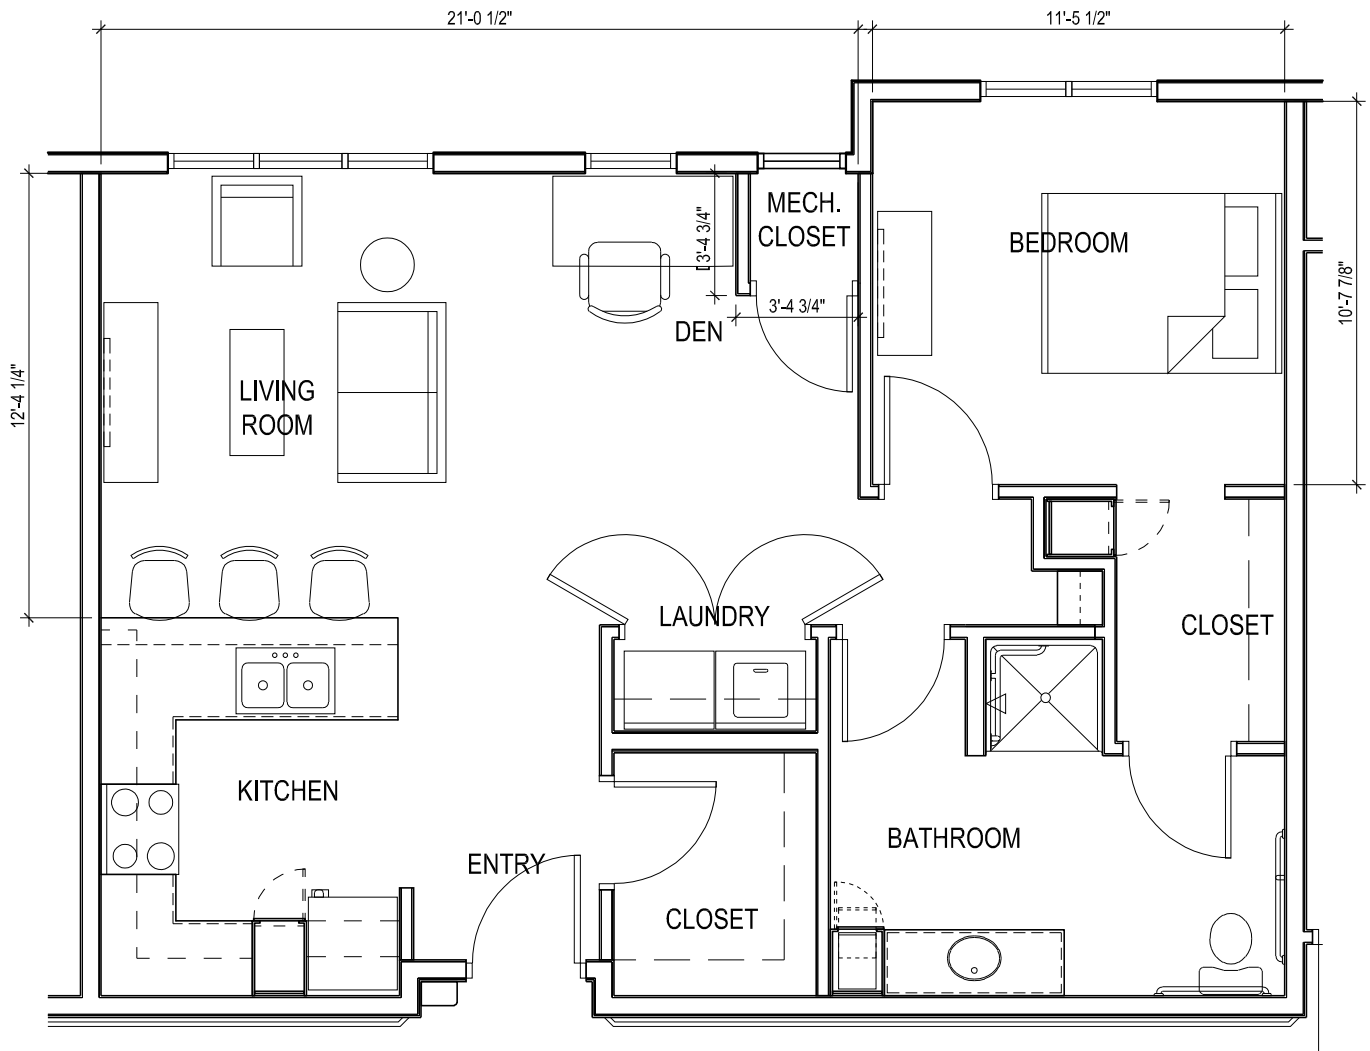

"THE DUTCH" - 603 SF

"THE DUTCH S" - 592 SF

"THE DUTCH" - 603 SF

STUDIO "THE EMERALD" - 503 SF

"THE FOREST" - 1 006 SF

"THE HALSTEAD" - 922 SF

"THE HARRISON" 708 SF

"THE JENNINGS" - 768 SF

"THE LANGDON" - 746 SF

"THE MINNETONKA" - 1,022 SF

"THE SAUNDERS" - 729 SF

"THE SETON" - 979 SF