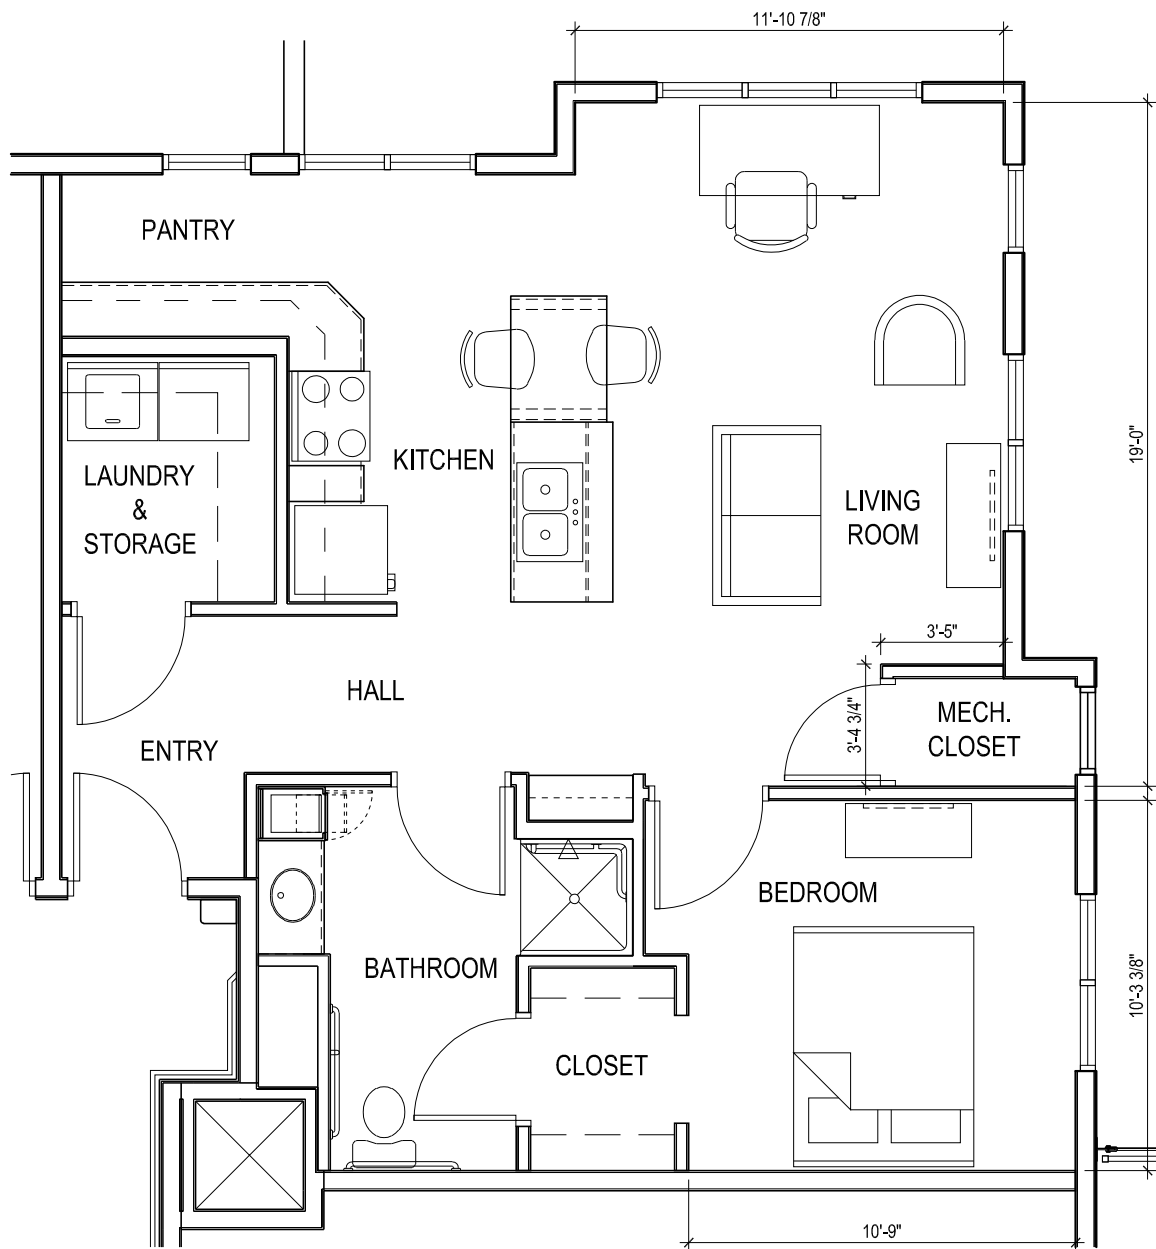

"THE DUTCH" - 603 SF

"THE DUTCH S" - 592 SF

"THE DUTCH" - 603 SF

STUDIO "THE EMERALD" - 503 SF

"THE FOREST" - 1 006 SF

"THE HALSTEAD" - 922 SF

"THE HARRISON" 708 SF

"THE JENNINGS" - 768 SF

"THE LANGDON" - 746 SF

"THE MINNETONKA" - 1,022 SF

"THE SAUNDERS" - 729 SF

"THE SETON" - 979 SF