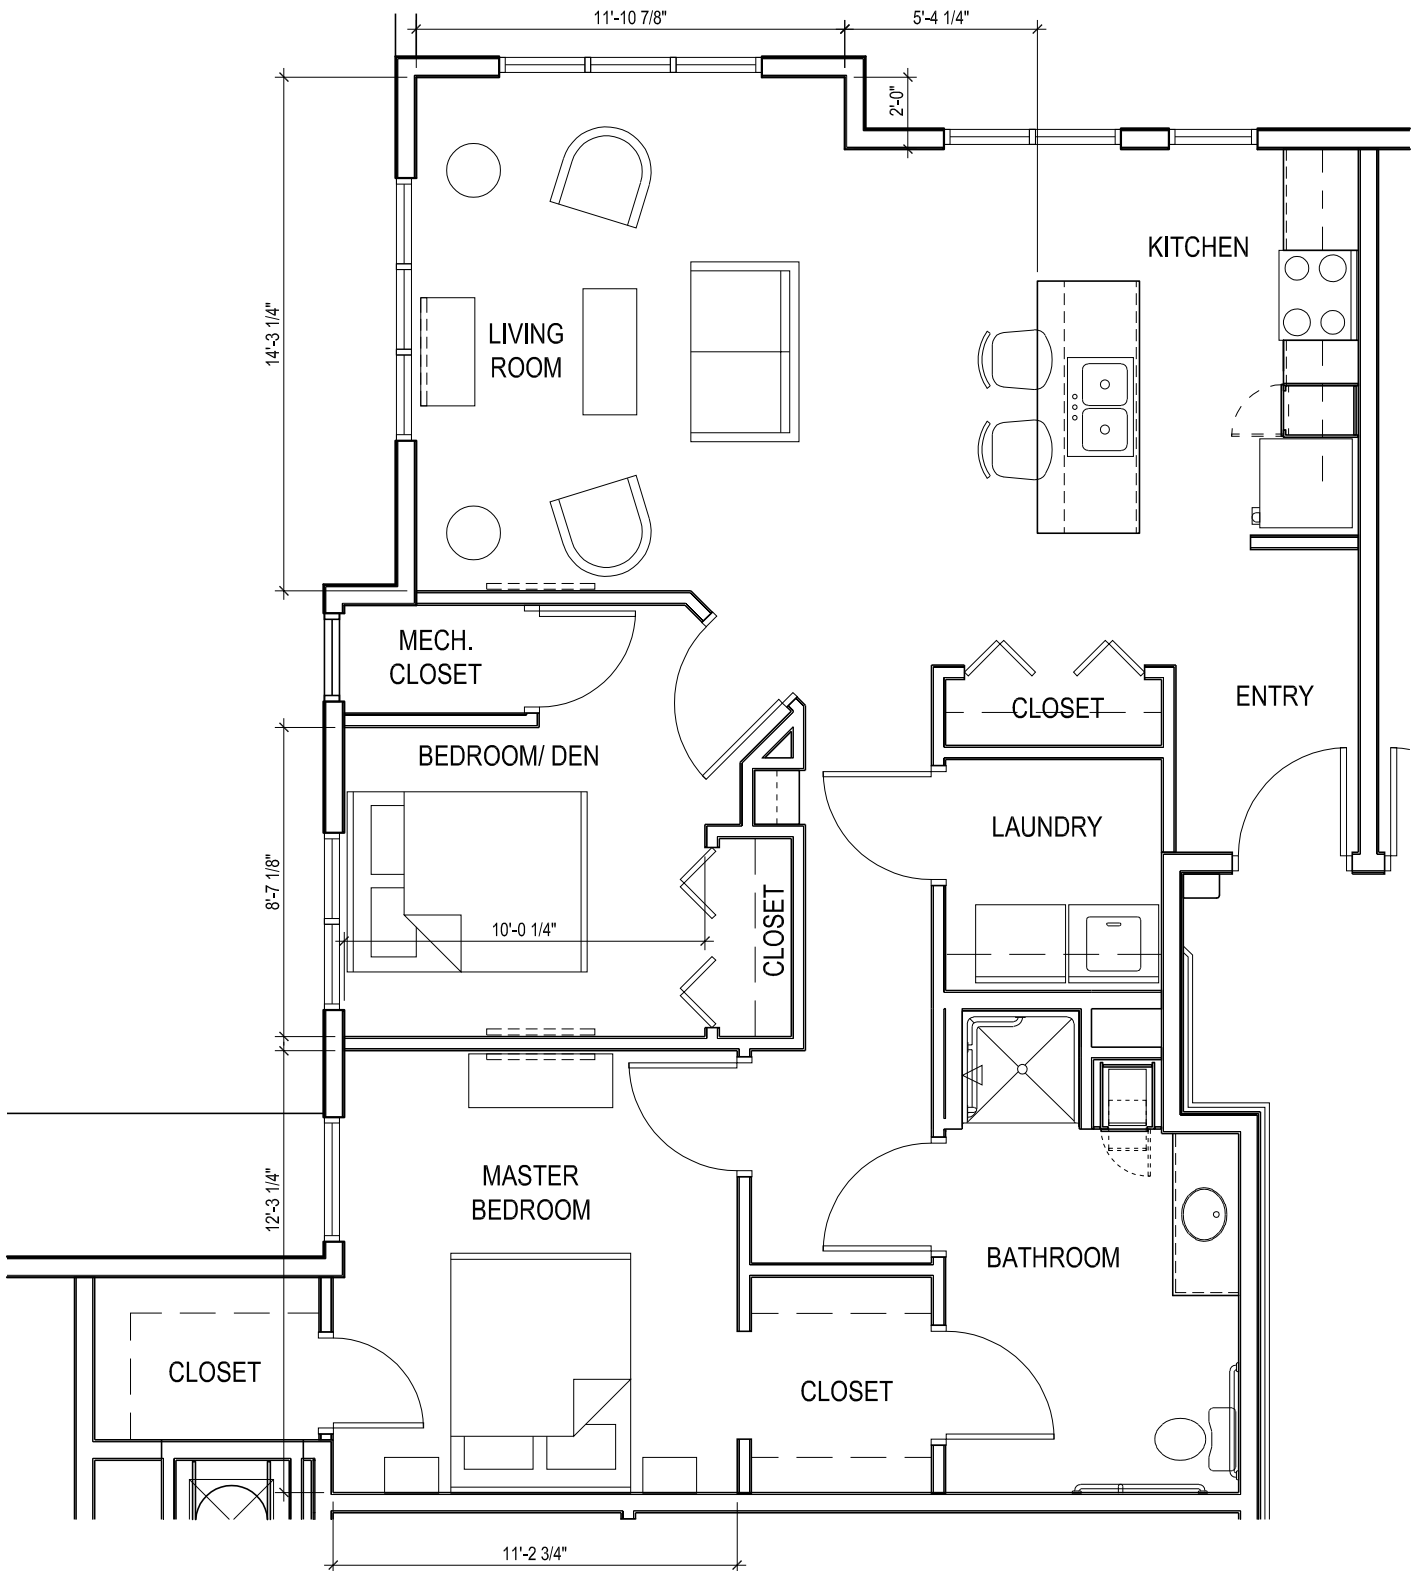

"THE DUTCH" - 603 SF

"THE DUTCH S" - 592 SF

"THE DUTCH" - 603 SF

STUDIO "THE EMERALD" - 503 SF

"THE FOREST" - 1 006 SF

"THE HALSTEAD" - 922 SF

"THE HARRISON" 708 SF

"THE JENNINGS" - 768 SF

"THE LANGDON" - 746 SF

"THE MINNETONKA" - 1,022 SF

"THE SAUNDERS" - 729 SF

"THE SETON" - 979 SF